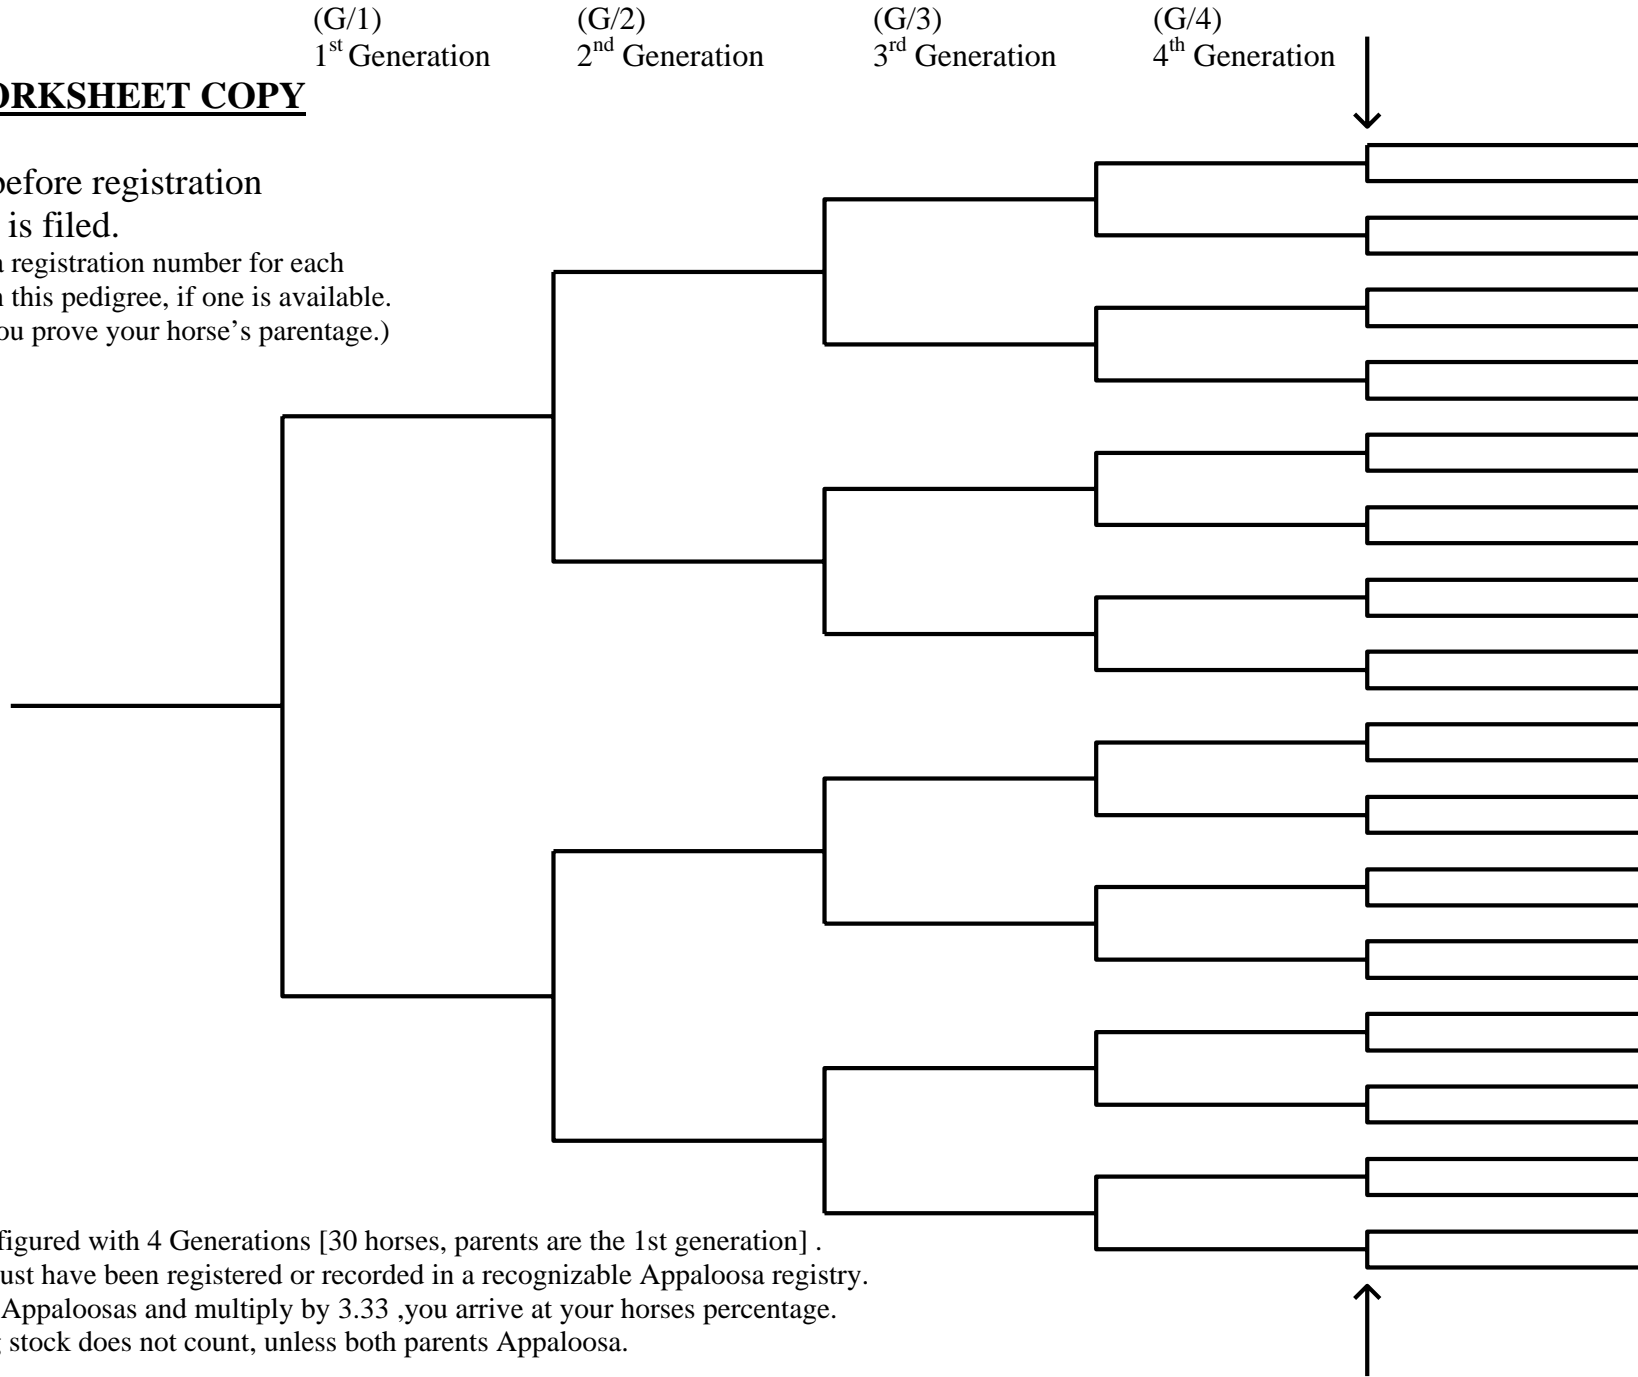

AApA WORKSHEET COPY
ONLY!

Complete before registration application is filed.

(Please enter a registration number for each horse listed on this pedigree, if one is available. Only so can you prove your horse's parentage.)

Percentage is figured with 4 Generations [30 horses, parents are the 1st generation]. Appaloosas must have been registered or recorded in a recognizable Appaloosa registry. Count proven Appaloosas and multiply by 3.33, you arrive at your horses percentage. ID and PC reg stock does not count, unless both parents Appaloosa.